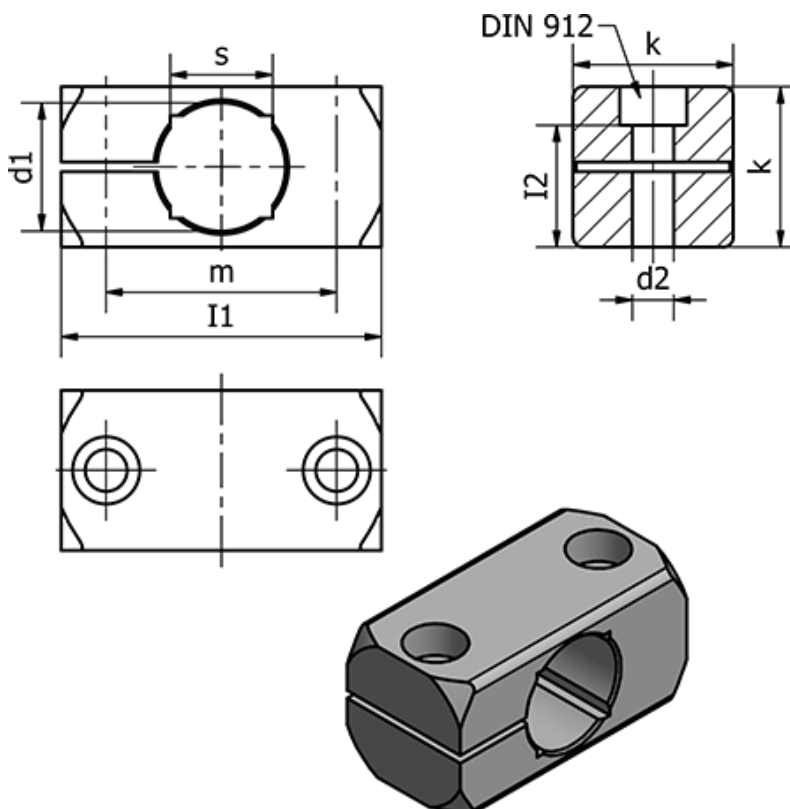

Article number: 20477B15ELS

Description: E+G Clamp mounting - GN 477-B15-ELS

Measures

Clamping kit for d2 = GN 511-M6-25

Clamping kit for d3 = -

d1 = 15
d2 = M6
l1 = 45
l2 = 14
k = 20
m = 32

s = 12

Weight (g) = 31